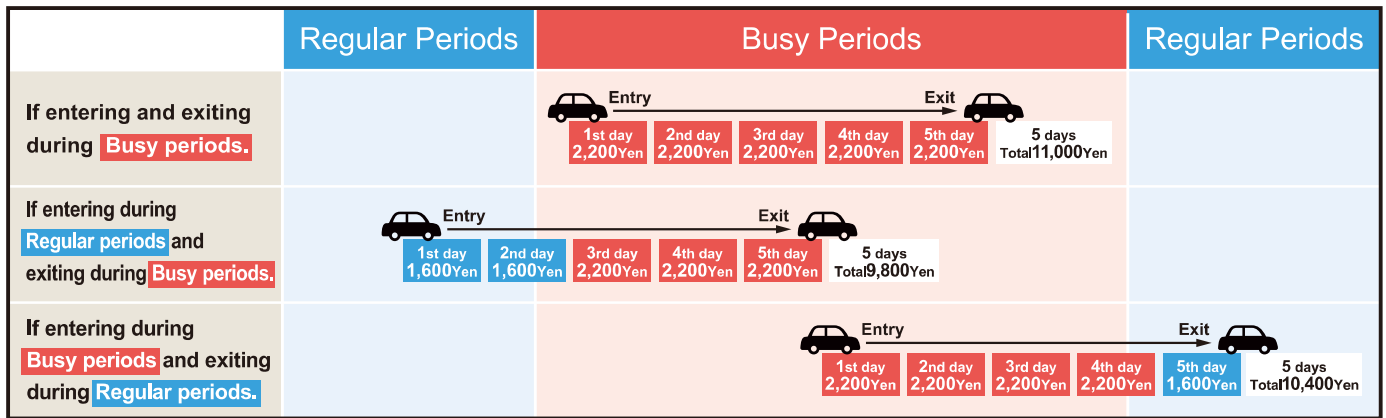

Important Notice

The revised parking fee will be
effective from February 1, 2025

	Busy Periods	Regular Periods
30 minutes to 1 hour	300 yen	300 yen
1 hour to 1.5 hours	400 yen	400 yen
Every additional 30 minutes thereafter	An additional 100 yen (Up to 10.5 hours)	An additional 100 yen (Up to 7.5 hours)
Up to 24 hours thereafter	2,200 yen	1,600 yen
Each additional 24-hour period thereafter	2,200 yen	1,600 yen

- * Busy periods refer to Fridays, Saturdays, Sundays (holidays), Golden Week, Silver Week, the November autumn travel season, the year-end and New Year's period, and similar busy periods.
- * Parking fees for spaces designated for persons with disabilities will be reduced by 50% of the stated rates.
- * There are no changes in motorcycle parking fees.

Your understanding and cooperation are greatly appreciated.

Parking Fee Payment During Busy Periods

■ What are Busy Periods?

- The busy periods are designated based on the peak times at the parking lot.
- These include weekends (Friday, Saturday, Sunday), holidays, Golden Week, Silver Week, the November autumn travel season, and the year-end and New Year's period.
- For any 24-hour parking period that spans from the regular periods to the busy periods, the regular fee applies. For any 24-hour parking period that spans from the busy periods to the regular periods, the busy fee applies.

- The busy periods are designated based on the peak times at the parking lot.
- These include weekends (Friday, Saturday, Sunday), holidays, Golden Week, Silver Week, the November autumn travel season, and the year-end and New Year's period.
- For any 24-hour parking period that spans from the regular periods to the busy periods, the regular fee applies.
- For any 24-hour parking period that spans from the busy periods to the regular periods, the busy fee applies.